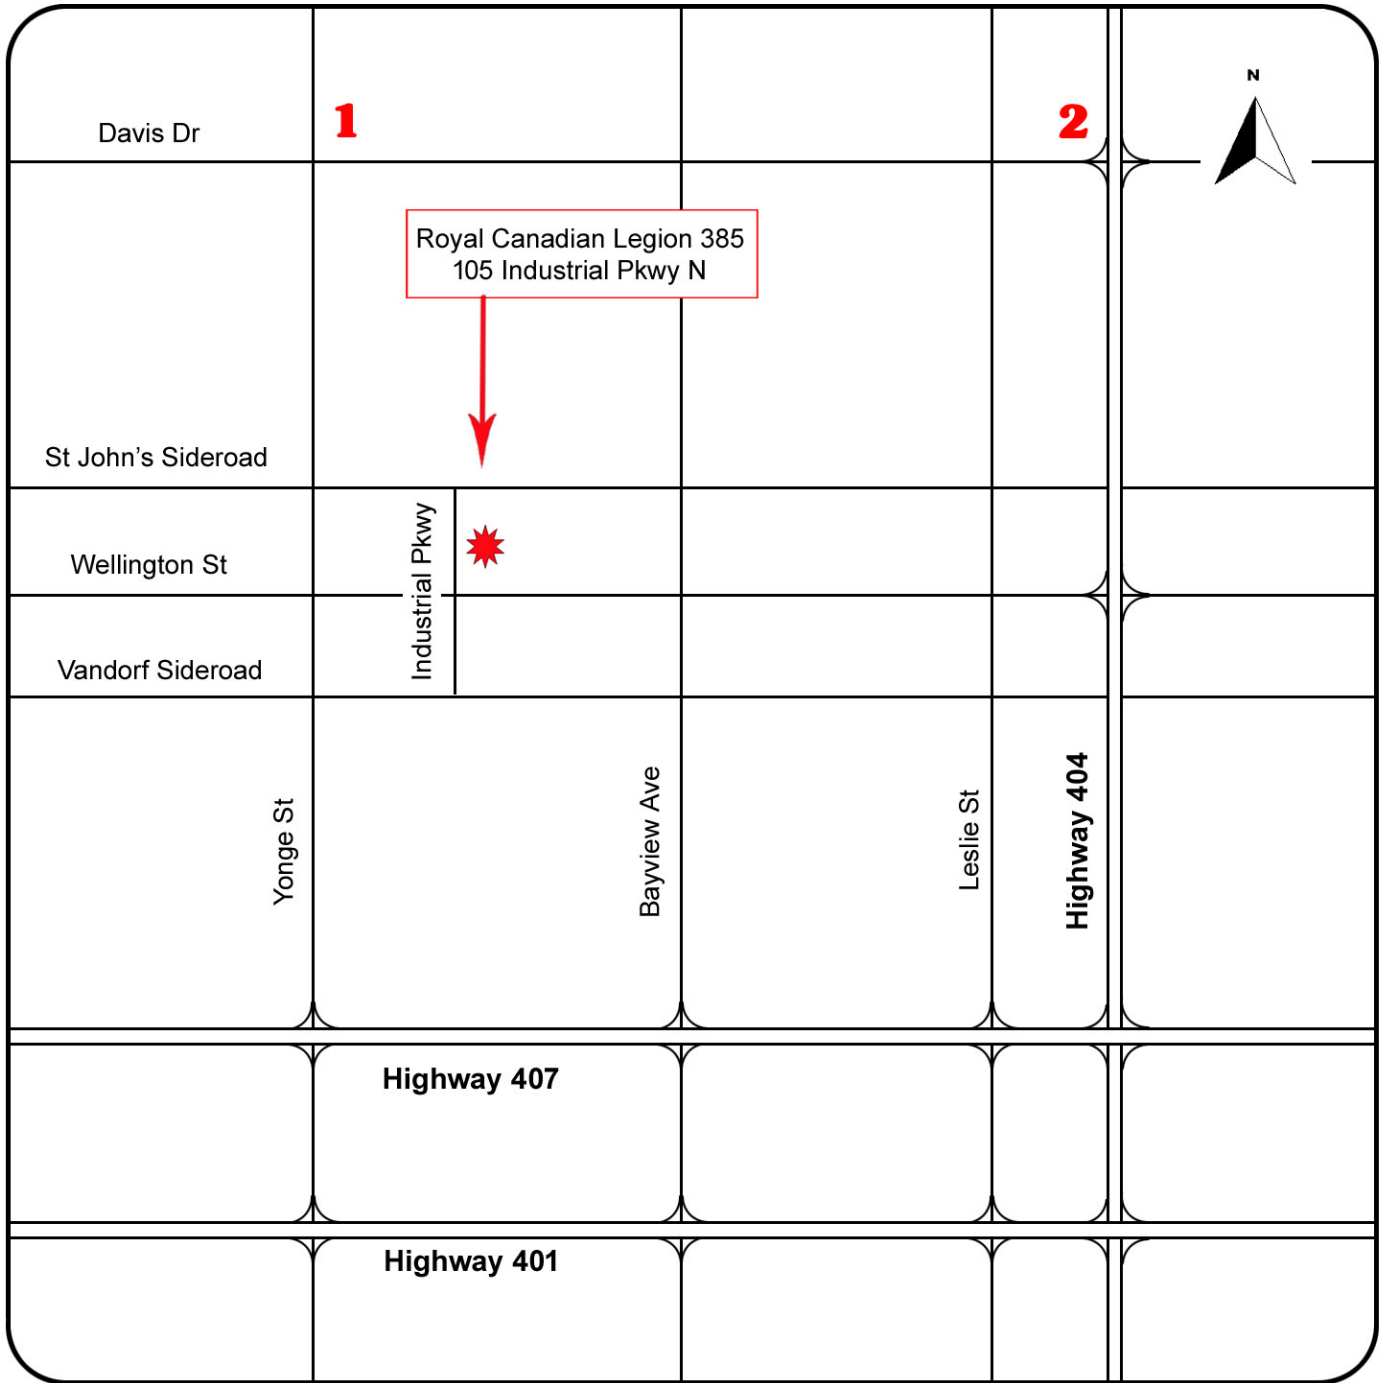

Map of Aurora

1. Best Western

17565 Yonge St
(905) 895-2131

2. Comfort Inn

1230 Journey's End Circle
(905) 895-3355